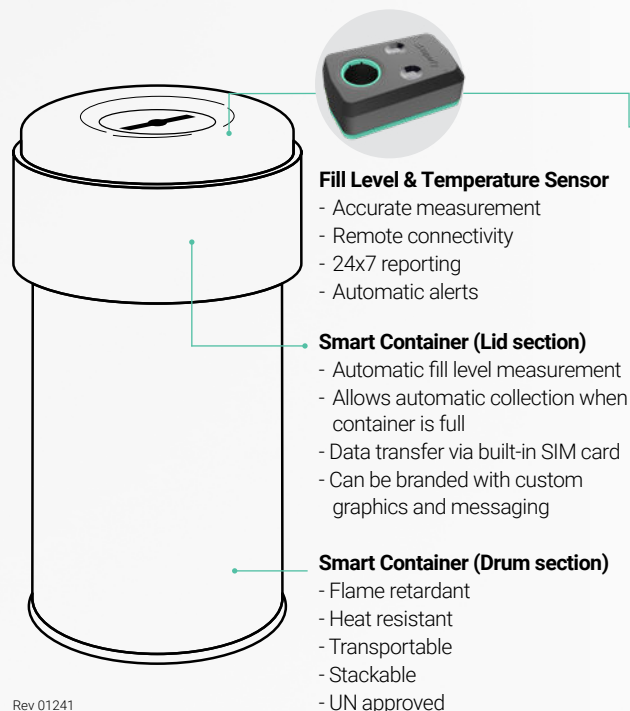

Superfy S300 Smart Container for Batteries & Vapes

Safe solutions for battery and vape collection, transport and storage

The **Superfy Smart Battery and Vape Container** is a 62 litre drum for battery and vape collection, transport and storage. Each smart container is fitted with a **G2 Fill Level Sensor** with access to the **Superfy Platform and App**.

The dual optical sensor provides accurate fill level and temperature sensing capability. The cloud-based platform and app uses the sensor information to provide real time reports and analytics, optimize collection routes and dynamically track your assets.

Use this solution to improve the safety and operational efficiency of your monitoring, collection and transport of battery and vape waste and recycling materials.

Key Benefits

- Operational efficiency with accurate fill-level measurement
- Enhanced safety temperature monitoring and alerts
- Optimized route collection app
- Real-time data insights on collections