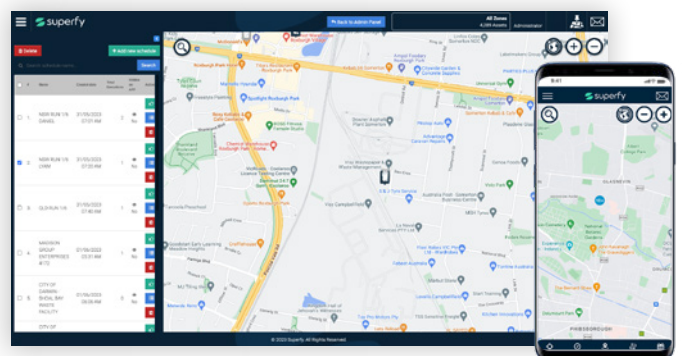

Use this solution to improve the safety and operational efficiency of your monitoring, collection and transport of battery and vape waste and recycling materials.

Key Benefits

- Operational efficiency with accurate fill-level measurement
- Enhanced safety temperature monitoring and alerts
- Optimized route collection app
- Real-time data insights on collections

Superfy Platform and App

- dynamically track your assets
- optimize collection routes
- get real-time analytics

Rev 01241