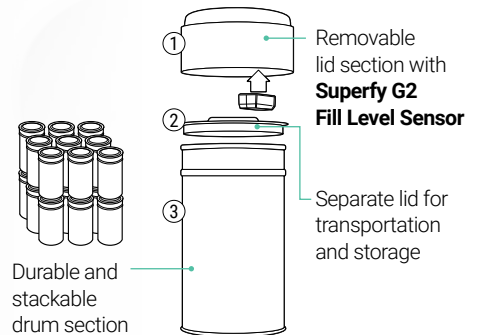

Superfy S300 Smart Container for Batteries & Vapes

Safe solutions for battery and vape collection, transport and storage

The **Superfy Smart Battery and Vape Container** is a 62 litre drum for battery and vape collection, transport and storage. Each smart container is fitted with a **G2 Fill Level Sensor** with access to the **Superfy Platform and App**.

The dual optical sensor provides accurate fill level and temperature sensing capability. The cloud-based platform and app uses the sensor information to provide real time reports and analytics, optimize collection routes and dynamically track your assets.

Use this solution to improve the safety and operational efficiency of your monitoring, collection and transport of battery and vape waste and recycling materials.

Key Benefits

- Operational efficiency with accurate fill-level measurement
- Enhanced safety temperature monitoring and alerts
- Optimized route collection app
- Real-time data insights on collections